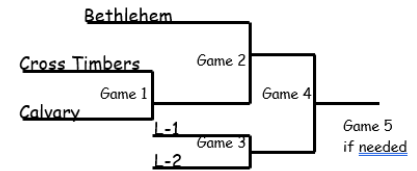

Bethlehem	Cross Timbers
Calvary	New Hope

*One round will be played with all 4 teams.

Bible Tic Tac Toe Celorio Hall, Cafetorium

Bible Bowl Celorio Hall, Choir Room

Cross Timbers Hendersonville

*These 2 teams will play in a double elimination match.