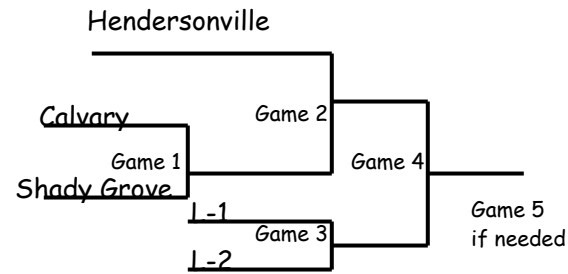

Bible Memorization, continued

Bible Memorization, Grades 4-12

Celorio Hall President's Dining Room

Individual Memorization

4	Ella Jennings	Union Temple
4	Serenity Hedge	Friendship
5	Alyssa Chambers	Union Temple
5	Sarah Edwards	Cross Timbers
6	Ava Hughes	Union Temple
7	William Edwards	Cross Timbers
8	Dylan Chambers	Union Temple
8	Nicolas Holloway	Calvary
11	Michael Bumgarner	Shady Grove
11	Opal Beck	Hendersonville

Group Memorization

8	Will and Reagan	Limestone
10	New Hope Duo	New Hope

Sword Drill

Celorio Hall President's Dining Room

Grade 5

Dasha Harvey	Bethlehem

Bible Millionaire

Coffman Hall, Room 202/204

Round One:

Bethlehem
Union Temple
Cross Timbers

Round Two:

New Hope
Calvary
Shady Grove

Tic Tac Toe

Cross Timbers

Celorio Hall, Cafetorium
Shady Grove

Bible Bowl

Coffman Hall Library, First Floor

Vocal Solos

Celorio Hall, President's Dining Room

Vocal Solos

A	Josiah Altom	Donelson
B	Ella Jennings	Union Temple
B	Sadie Wilkerson	Hendersonville

Male Vocal Solos

D	Foster Beck	Hendersonville
D	Michael Bumgarner	Shady Grove

Female Vocal Solos

C	Charlotte Beck	Hendersonville
C	Elizabeth Kimbrel	Wooddale
C	Jaiden Denton	Shady Grove
D	Opal Beck	Hendersonville

Vocal Ensembles

Celorio Hall, Cafetorium

Vocal Duets

B	Ava and Ella	Union Temple
B	Lockert & Roysden	Bethlehem
D	Hendersonville Duet	Hendersonville

Vocal Trios

B	UT Trio	Union Temple
D	Shady Grove Trio	Shady Grove

Vocal Quartets

C	UT Young Quartet	Union Temple
D	UT Girls Quartet	Union Temple

Vocal Ensembles, continued

Vocal Ensembles

B	Bethlehem Ensemble	Bethlehem
D	Union Temple	Union Temple

Choirs

D	Shady Grove Choir	Shady Grove

Instrumentals/Keyboard

Celorio Hall, Choir Room

Woodwind Solo

D	Madyson Greene	New Hope

Brass Solo

C	Jacob Pisher	Immanuel

Bowed Strings Solo

D	Rachael Wilkerson	Hendersonville

Plucked Strings Solo

D	Rachael Wilkerson	Hendersonville

Praise Band

D	Hendersonville Praise	Hendersonville

Exhibition, Preaching

D	Manuel Mueller	180 Church

Keyboard Solo

C	Reaghan Blackwell	New Hope
D	Mark Blackwell	New Hope

Drama

Coffman Hall, Room 202/204

Individual Sign Language

A	Ava Hodges	New Hope
D	Abigail Holloway	Calvary
D	Zoe Weinburg	Good Springs

Illustrated Storytelling

A	Clara Ann Flowers	Friendship

Individual Drama

D	Hailey Sims	Oakwood

Dramatic Duo

B	Dasha & Kate	Bethlehem

Group Drama

B	BYG	Bethlehem