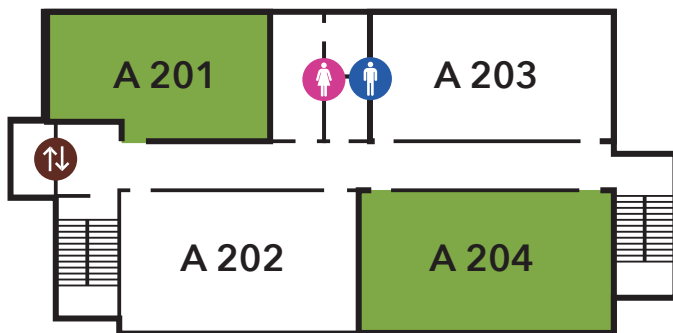

WELCOME TO THE DONELSON FELLOWSHIP

Competition rooms are highlighted in green. For more information, visit the registration area in the Cafe Lobby.

GROUND LEVEL

UPPER LEVEL

ROOM ASSIGNMENTS*

Cafe Lobby	Registration; Creative Arts; Refreshments
Chapel	Bible TTT; Vocal Duet, Trio, Quartet, Ensembles; Instrumental; Preaching; New Ministry Idea
Choir Room	Vocal Solo; Keyboard
Conference	Memorization Holding Room
A102	Bible Memorization, Communication Arts
A104	Bible Millionaire, Puppetry
A201	Music Practice Room
A202	Bible Sword Drill, Bible Bowl
A204	Drama Practice Room