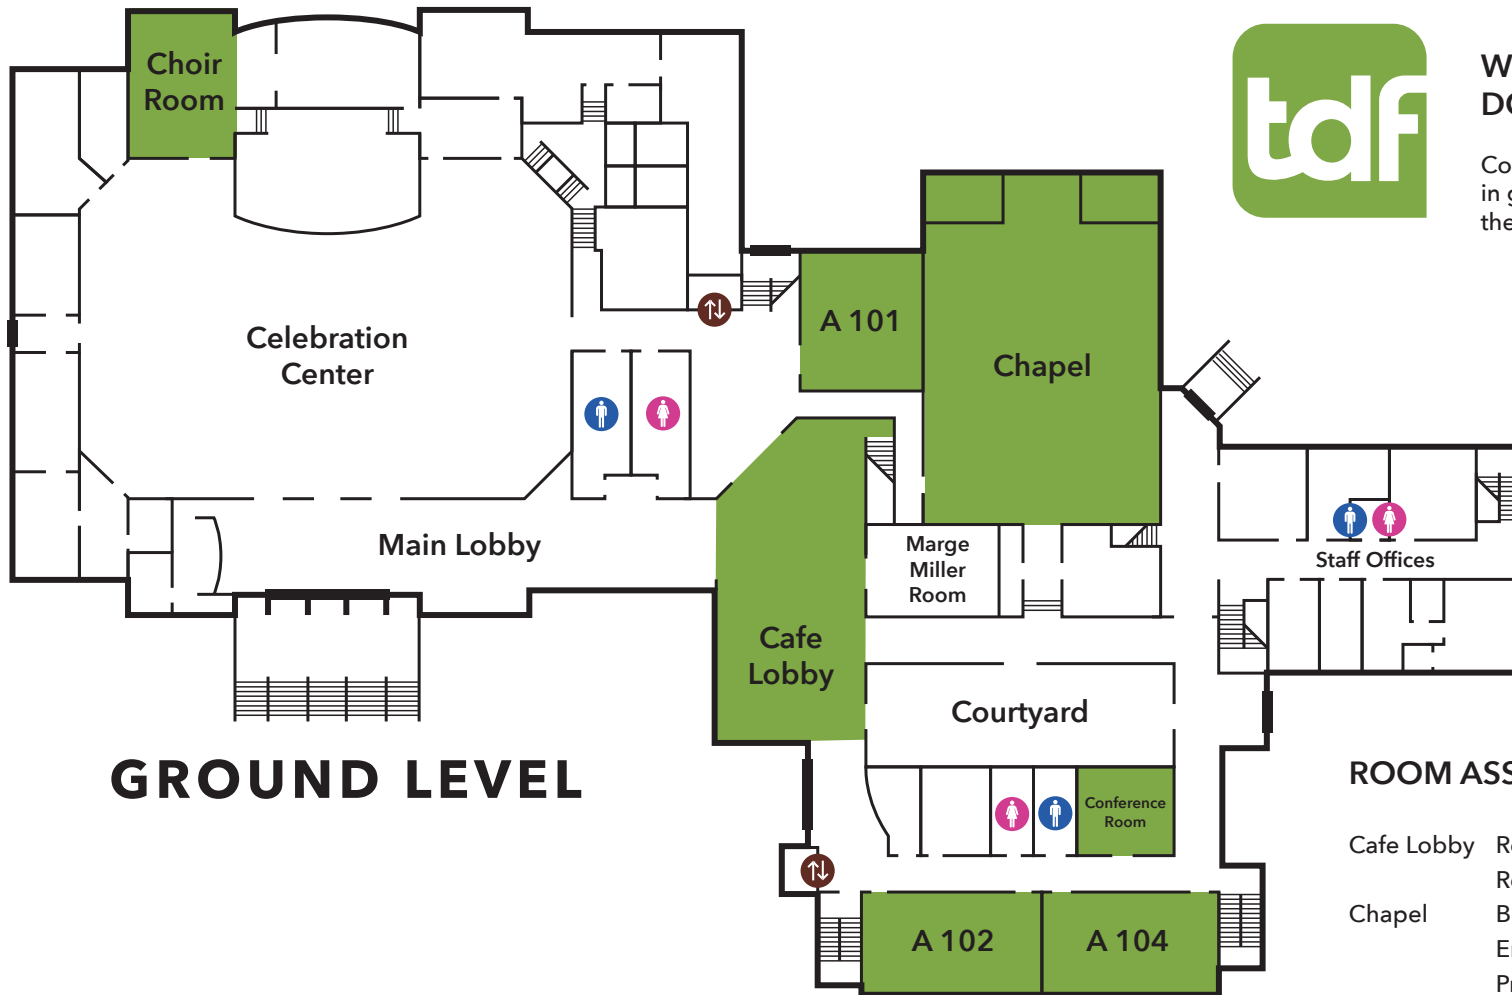

WELCOME TO THE DONELSON FELLOWSHIP

Competition rooms are highlighted in green. For more information, visit the registration area in the Cafe Lobby.

GROUND LEVEL

UPPER LEVEL

ROOM ASSIGNMENTS*

Cafe Lobby	Registration; Creative Arts; Refreshments
Chapel	Bible TTT; Vocal Duet, Trio, Quartet, Ensembles; Instrumental; Preaching; New Ministry Idea
Choir Room	Vocal Solo; Keyboard
Conference	Memorization Holding Room
A102	Bible Memorization, Communication Arts
A104	Bible Millionaire, Puppetry
A201	Music Practice Room
A202	Bible Sword Drill, Bible Bowl
A204	Drama Practice Room

* Due to the size of some competition rooms, doors will open more frequently. Please move in and out quickly to keep competition moving forward.