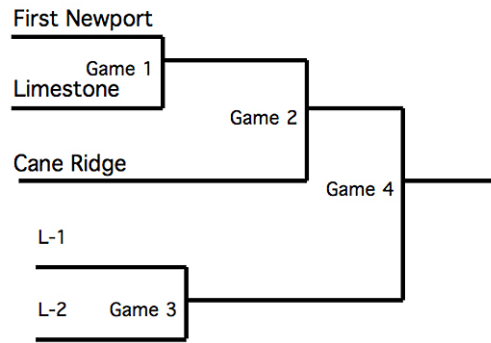

Group Memorization

1	Carter & Kaitlyn	Cofer's Chapel
1	Evergreen Group	Evergreen
3	Lane & Emaline	Oakwood
3	Will & Reagan	Limestone
7	New Hope Duo	New Hope
8	Group Memory	Oakwood
12	New Hope Duo	New Hope

**Friday – 6:00 pm, A202
Bible Sword Drill**

Grade 4	
Alyssa Smith	First Newport
Bradley Hudgens	Friendship
Xavian Lane	First Newport

Grade 5

Asher Willaford	Cane Ridge
Hannah Hook	Shady Grove
Madysen Greene	New Hope
Rachel Moore	First Newport

Grade 6

Madaya Lane	First Newport
Michael Wolf-Bumgarner	Shady Grove
Rachael Wilkerson	Hendersonville

**Friday – 6:00 pm, A104
Bible Millionaire**

Cross Timbers	Lainey Batts, Ansley Batts
Hendersonville	James Beck, Stephen Beck, Samuel Beck Opal Beck
Limestone	Emily Fritts, Gracie Monk, Drew Roach
Shady Grove	Hayden Hook, Weston Kirkpatrick, Michael Wolf-Bumgarner

**Friday – 6:00 pm, Chapel
Bible Tic-Tac-Toe**

Cane Ridge	Josiah Stafford, Ryan Willaford, Brandon VanKluyve
Limestone	Tara Kilgore, Emily Roach, Andrew Monk Jeremiah Fritts
First Newport	Karlie Souder, Kevin Deering

Bible Tic-Tac-Toe Bracket

Bible Bowl – A202 (After Sword Drill)

First Newport	Caleb Moore, Zackery Gentry, Mackenzie Souder

Preaching – Chapel (Before Awards Ceremony)

D	Jackson Watts	New Hope

**Saturday – 9:00 am, Chapel
Vocal Duet, Trio, Quartet, Ensemble, Instrumental**

Duets

A	Newport Duet	First Newport
B	Newport Duet	First Newport
C	Bethel Duet	Bethel
C	John & Arissa	Union Temple
D	Bethel Duet	Bethel
D	Newport Duet	First Newport

Trios

A	Evergreen Trio	Evergreen
B	Cross Timbers Trio	Cross Timbers
B	Newport Trio	First Newport
C	UT Girls Trio	Union Temple
D	Bethel Trio	Bethel
D	UT Boys Trio	Union Temple

Quartets

C	UT Quartet	Union Temple
D	Bethel Quartet	Bethel

Ensembles

B	Newport Ensemble	First Newport
C	Newport Ensemble	First Newport
D	Bethel Ensemble	Bethel
D	UT Ensemble	Union Temple

Woodwind

B	Rachael Wilkerson	Hendersonville

Bowed Strings

A	Lane Parker	Oakwood
B	Rachael Wilkerson	Hendersonville
D	Kyle Wallace	Pleasant Hill
D	Raygan Sellers	New Hope

Plucked Strings

B	Rachael Wilkerson	Hendersonville
D	Kyle Wallace	Pleasant Hill

**Saturday – 9:00 am, Choir Room
Vocal Solo, Keyboard**

Vocal Solos

A	Chloe Clevenger	First Newport
A	Kenneth Rippy	Ashland City
B	Jack Harmon	Pleasant Hill
B	John Murray	Union Temple
B	Kate Ann Wallace	Oakwood
B	Sarah Keel	Pleasant Hill
C	Jackson Watts	New Hope
C	Tyler Massengill	Union Temple
D	Nicholas Shute	Bethel
C	Anna Wise	Donelson
C	Delaney Short	Good Springs
C	Madelin Miser	Union Temple
D	Raygan Sellers	New Hope

Keyboard

A	Lydia McAfee	Immanuel
B	Gracie Monk	Limestone
B	Rachael Wilkerson	Hendersonville
C	Emily Roach	Limestone
C	Matthew Pinson	Immanuel
D	Anna Pinson	Immanuel

**Saturday – 9:00 am, A102
Communication Arts: Sign Language/Drama/
Puppetry**

Individual Sign Language

A	Ty Walker	Donelson
B	Abigail Roby	Oakwood

C	Emily Roach	Limestone
C	Michaylah Greene	New Hope
D	Bethany Millins	Harper Road
D	Maggie Walker	Donelson

Group Sign Language

B	Hands & Hearts 4 Jesus	Oakwood
C	2 Jewels 4 Jesus	Oakwood
D	New Hope Signing Duo	New Hope

Christian Literature Recitation

C	Jackson Watts	New Hope

Human Video

C	Shady Grove	Shady Grove

Individual Drama

C	Caroline Morris	New Hope
C	Elizabeth Outlaw	Donelson
D	Raygan Sellers	New Hope

Group Drama

C	Shady Grove Drama	Shady Grove
D	Drama D	First Newport
D	Forsaken Bacon	New Hope

Recorded Puppets

B	Kids For Christ	First Newport
C	Hands for the Master's Use	Shady Grove
D	Zackery Gentry	First Newport

*Music Practice Room – A201

Creative Arts – Café Lobby

Painting

A	Luke Harmon	Pleasant Hill
A	Phoebe Smith	Shady Grove
A	Sadie Wilkerson	Hendersonville
B	Ally Beecher	New Hope
B	Ellie Smith	Shady Grove
B	Lainey Batts	Cross Timbers
C	Elizabeth Raymer	New Hope
C	Emily Roach	Limestone
D	Caleb Moore	First Newport

Drawings

A	Grace Brossaline	New Hope
A	Phoebe Bomberry	Pleasant Hill
B	Rachael Wilkerson	Hendersonville
C	Autumn Yannayon	Pleasant Hill
C	Caleb Bumgarner	Shady Grove
C	Elizabeth Raymer	New Hope
D	Caleb Moore	First Newport
D	Isaac Raymer	New Hope